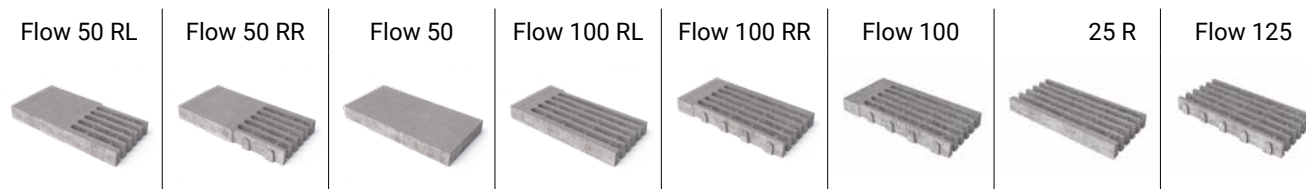

Also available as a large format plate (page 8).

SCHELLEVIS® ECO PAVING PRODUCTS

SCHELLEVIS® Flow 1250 mm (reinforced)

Package with wooden support battens: 6 Pieces

1250x625x140 mm

Package dimensions: 1250x625 mm / Weight each: divers

Art. Nr.	Beschreibung		kg	Preis pro Einheit
1850402	ECO PLATE FLOW 1250x625x140 MM 100 GREY	est	170	PIECE
1850404	ECO PLATE FLOW 1250x625x140 MM 100 RL GREY	est	177	PIECE
1850403	ECO PLATE FLOW 1250x625x140 MM 100 RR GREY	est	177	PIECE
1850400	ECO PLATE FLOW 1250x625x140 MM 125 GREY	est	152	PIECE
1850401	ECO PLATE FLOW 1250x625x140 MM 125 R GREY	est	160	PIECE
1850405	ECO PLATE FLOW 1250x625x140 MM 50 GREY	est	211	PIECE
1850407	ECO PLATE FLOW 1250x625x140 MM 50 RL GREY	est	215	PIECE
1850406	ECO PLATE FLOW 1250x625x140 MM 50 RR GREY	est	215	PIECE